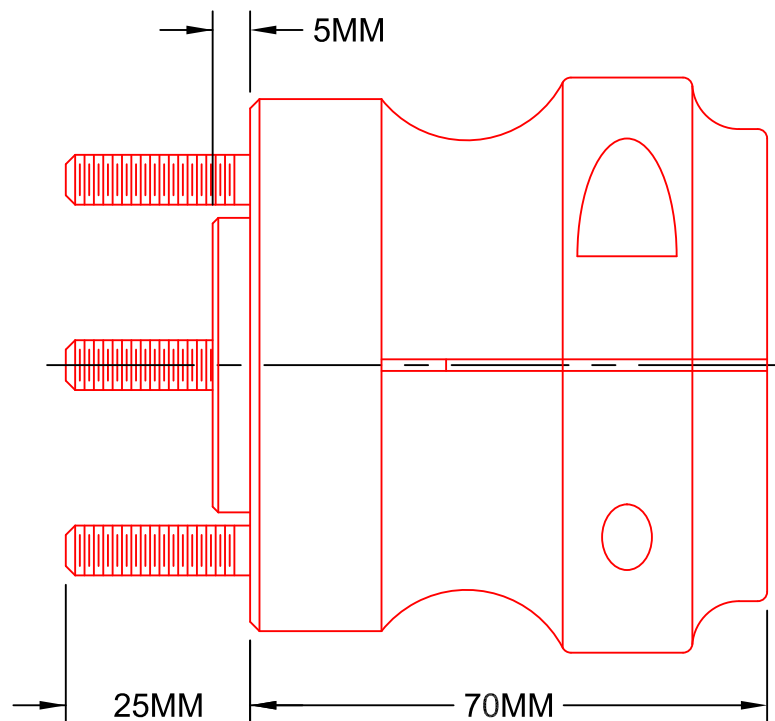

SPECIFICATIONS SUBJECT TO CHANGE WITHOUT NOTICE.

ZERO ERROR RACING, INC.

PART NAME:
KARTING
50MM DRIVE HUB- SHORT

DATE: 8/8/12

PART NO: KT1002-50S