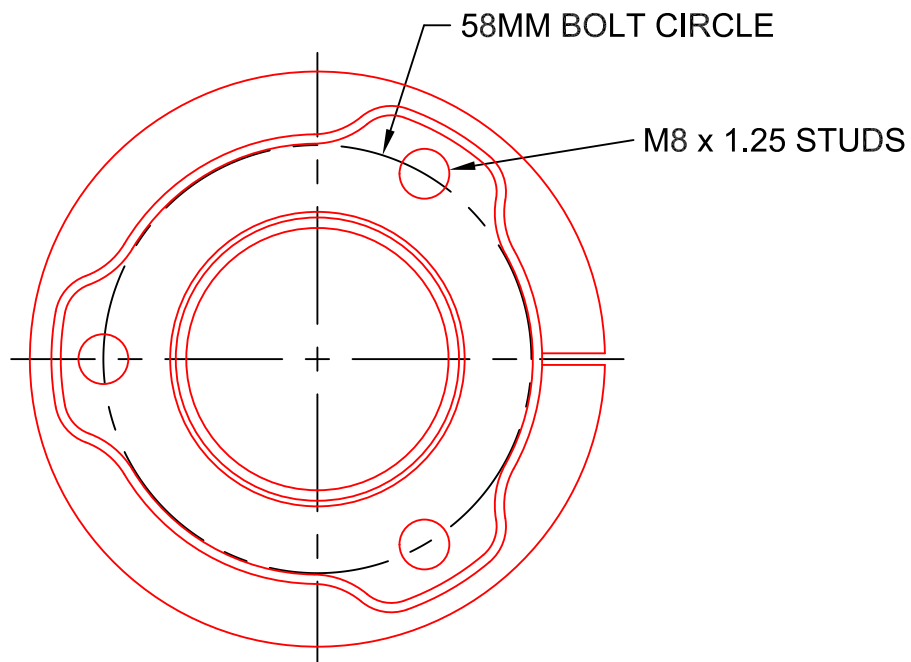

SPECIFICATIONS SUBJECT TO CHANGE WITHOUT NOTICE.

ZERO ERROR RACING, INC.

PART NAME:
KARTING
50MM DRIVE HUB- SHORT

DATE: 8/8/12

PART NO: KT1002-50S