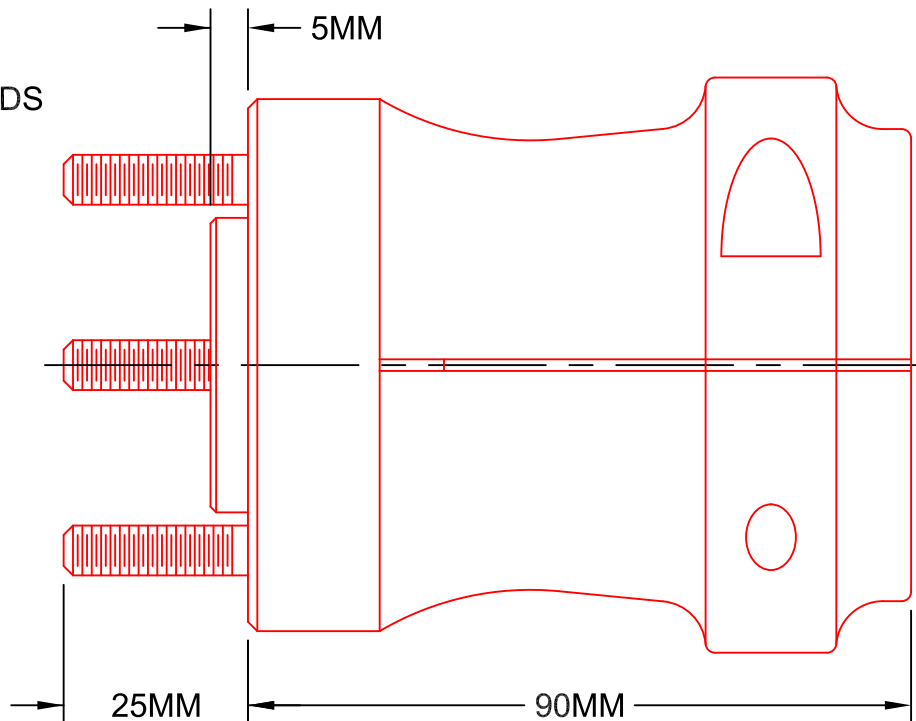

SPECIFICATIONS SUBJECT TO CHANGE WITHOUT NOTICE.

ZERO ERROR RACING, INC.

PART NAME:
KARTING
50MM DRIVE HUB- LONG

DATE: 8/8/12

PART NO: KT1002-50L