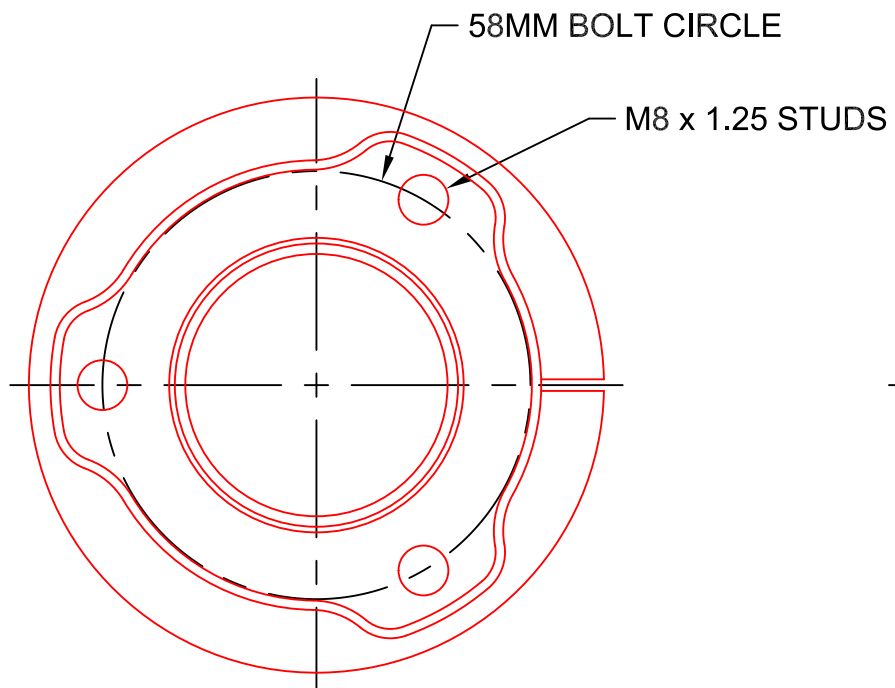

SPECIFICATIONS SUBJECT TO CHANGE WITHOUT NOTICE.

ZERO ERROR RACING, INC.

PART NAME:
KARTING
50MM DRIVE HUB- LONG

DATE: 8/8/12

PART NO: KT1002-50L