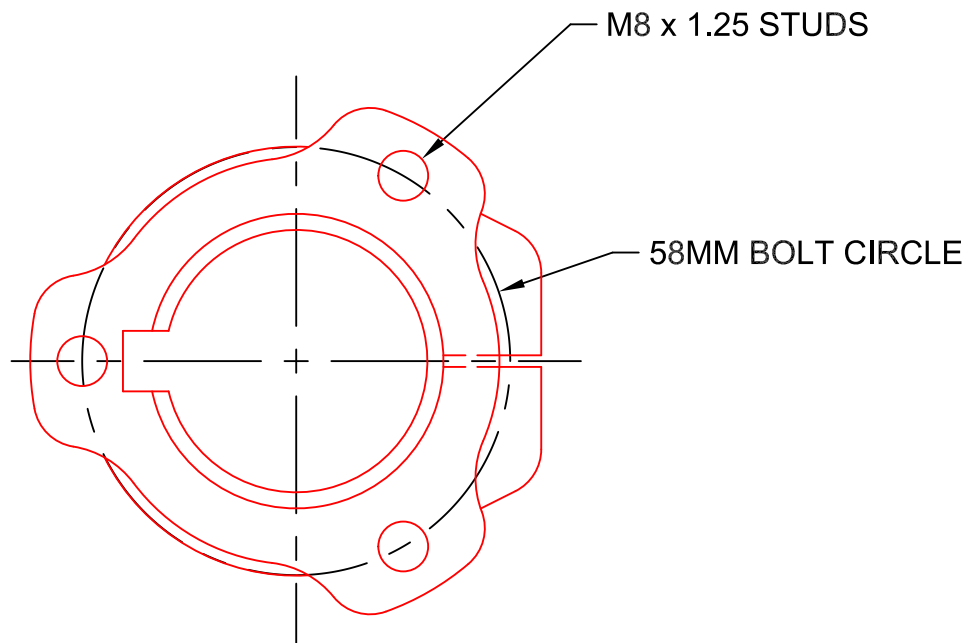

SPECIFICATIONS SUBJECT TO CHANGE WITHOUT NOTICE.

ZERO ERROR RACING, INC.

PART NAME:
KARTING
40MM DRIVE HUB

DATE: 8/8/12

PART NO: KT1002-40