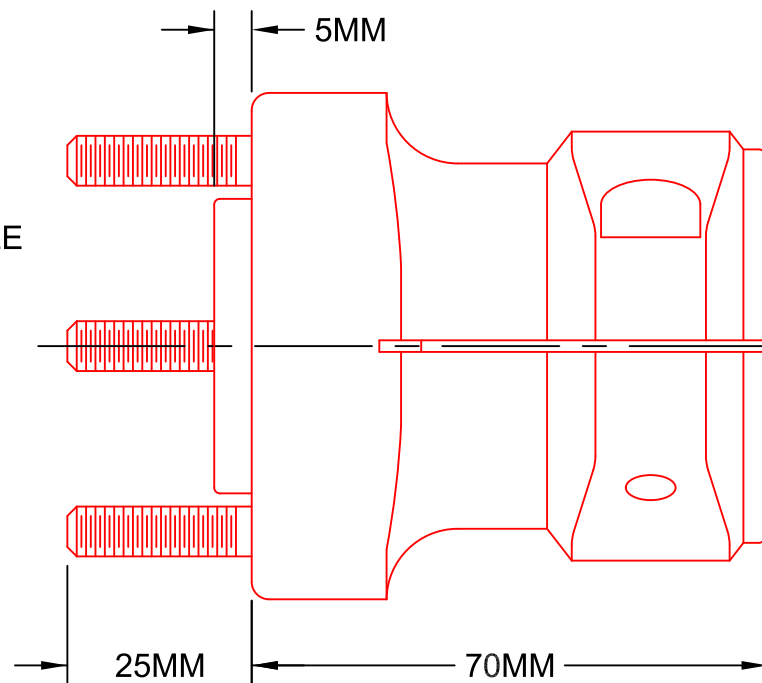

SPECIFICATIONS SUBJECT TO CHANGE WITHOUT NOTICE.

ZERO ERROR RACING, INC.

PART NAME:
KARTING
40MM DRIVE HUB

DATE: 8/8/12

PART NO: KT1002-40