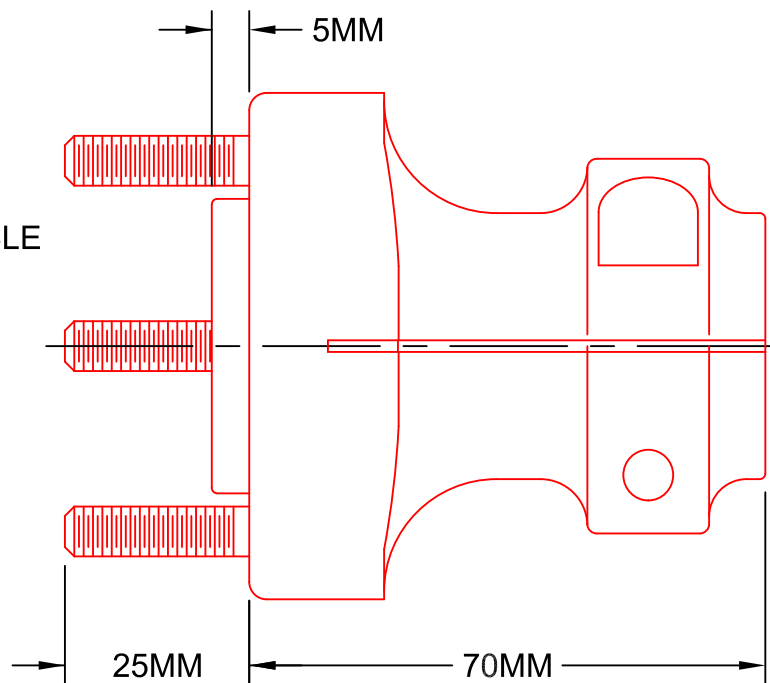

SPECIFICATIONS SUBJECT TO CHANGE WITHOUT NOTICE.

ZERO ERROR RACING, INC.

PART NAME:
KARTING
25MM DRIVE HUB

DATE: 8/8/12

PART NO: KT1002-25