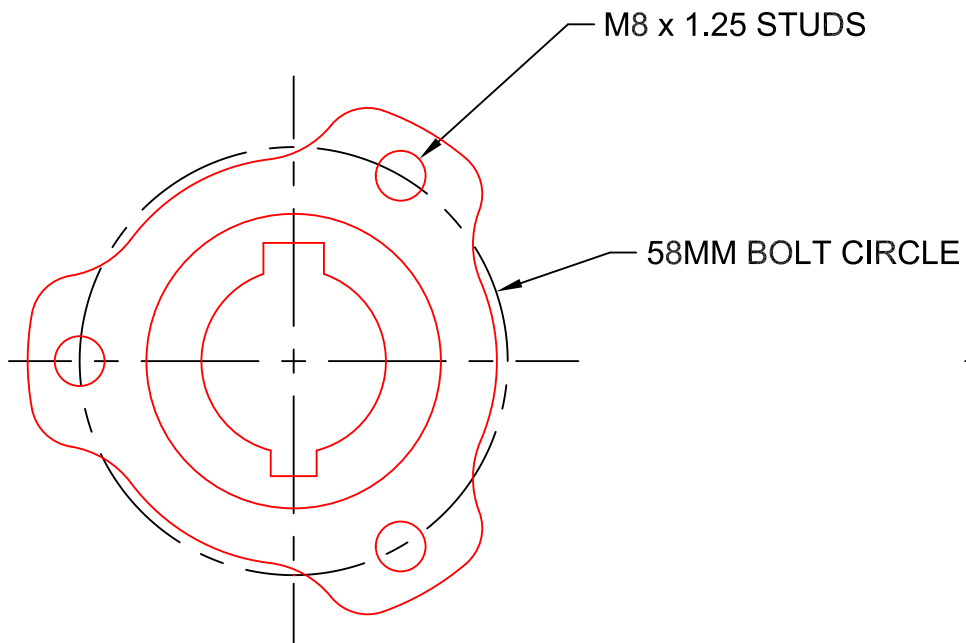

SPECIFICATIONS SUBJECT TO CHANGE WITHOUT NOTICE.

ZERO ERROR RACING, INC.

PART NAME:
KARTING
25MM DRIVE HUB

DATE: 8/8/12

PART NO: KT1002-25